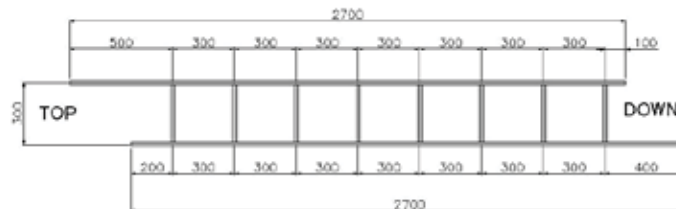

# Aluminium truck ladders

Closed position

Open position

Part number 345025 - Aluminium ladder with a lock 2100mm

Part number 345026 - Aluminium ladder with a lock 2400mm

Part number 345027 - Aluminium ladder with a lock 2700mm