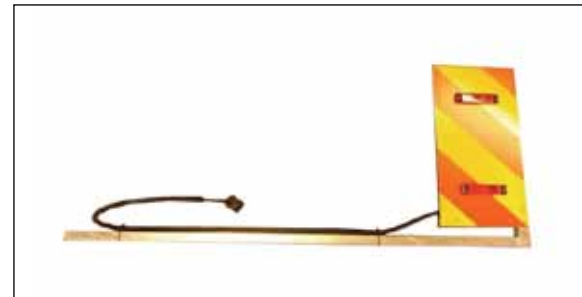

BEVOLA

- simply better solutions

Wide load marking

Welcome to Bevola

Bevola has the widest product platform for truck and trailer bodybuildingparts on the market. We create solutions through our own products, our versatile production facilities and a wide range of quality agencies.

[Read more about www.bevola.com](http://www.bevola.com)

Wide load marking

Wide load marking

Art. no. 498116
Wide load marking on the left front.
Complete with white light and plugs.

Art. no. 498115
Wide load marking on the right front.
Complete with white light and plugs.

Art. no. 498114
Wide load marking on the left rear.
Complete with red light and plugs.

Art. no. 498113
Wide load marking on the right rear.
Complete with red light and plugs.

Art. no. 410005 4-pin plug, plastic
Art. no. 410006 4-pin socket, plastic
Art. no. 498024 Marker lamp, red
Art. no. 498026 Marker lamp, white