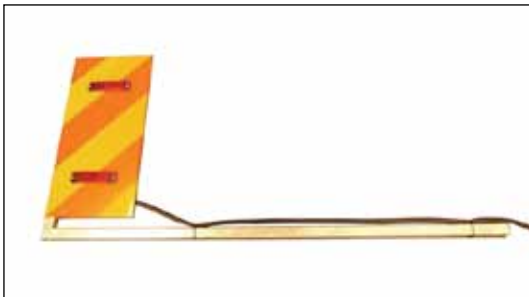

BEVOLA

- simply better solutions

Wide load marking

Welcome to Bevola

Bevola has the widest product platform for truck and trailer bodybuildingparts on the market. We create solutions through our own products, our versatile production facilities and a wide range of quality agencies.

[Read more about www.bevola.com](http://www.bevola.com)

Wide load marking

Wide load marking

Art. no. 498116
Wide load marking on the left front.
Complete with white light and plugs.

Art. no. 498115
Wide load marking on the right front.
Complete with white light and plugs.

Art. no. 498114
Wide load marking on the left rear.
Complete with red light and plugs.

Art. no. 498113
Wide load marking on the right rear.
Complete with red light and plugs.

Art. no. 410005 4-pin plug, plastic
Art. no. 410006 4-pin socket, plastic
Art. no. 498024 Marker lamp, red
Art. no. 498026 Marker lamp, white

Art.no. 498117
Holder for a wide load marking.
Complete with contact.