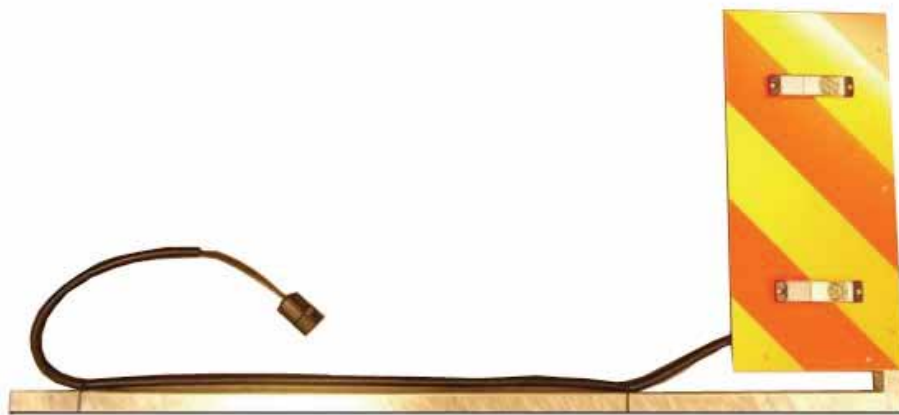

BEVOLA

- simply better solutions

Wide load marking

Welcome to Bevola

Bevola has the widest product platform for truck and trailer bodybuildingparts on the market. We create solutions through our own products, our versatile production facilities and a wide range of quality agencies.

[Read more about www.bevola.com](http://www.bevola.com)

Wide load marking

Wide load marking

Art. no. 498116
Wide load marking on the left front.
Complete with white light and plugs.

Art. no. 498115
Wide load marking on the right front.
Complete with white light and plugs.

Art. no. 498114
Wide load marking on the left rear.
Complete with red light and plugs.

Art. no. 498113
Wide load marking on the right rear.
Complete with red light and plugs.

Art. no. 410005 4-pin plug, plastic
Art. no. 410006 4-pin socket, plastic
Art. no. 498024 Marker lamp, red
Art. no. 498026 Marker lamp, white

Art.no. 498117
Holder for a wide load marking.
Complete with contact.