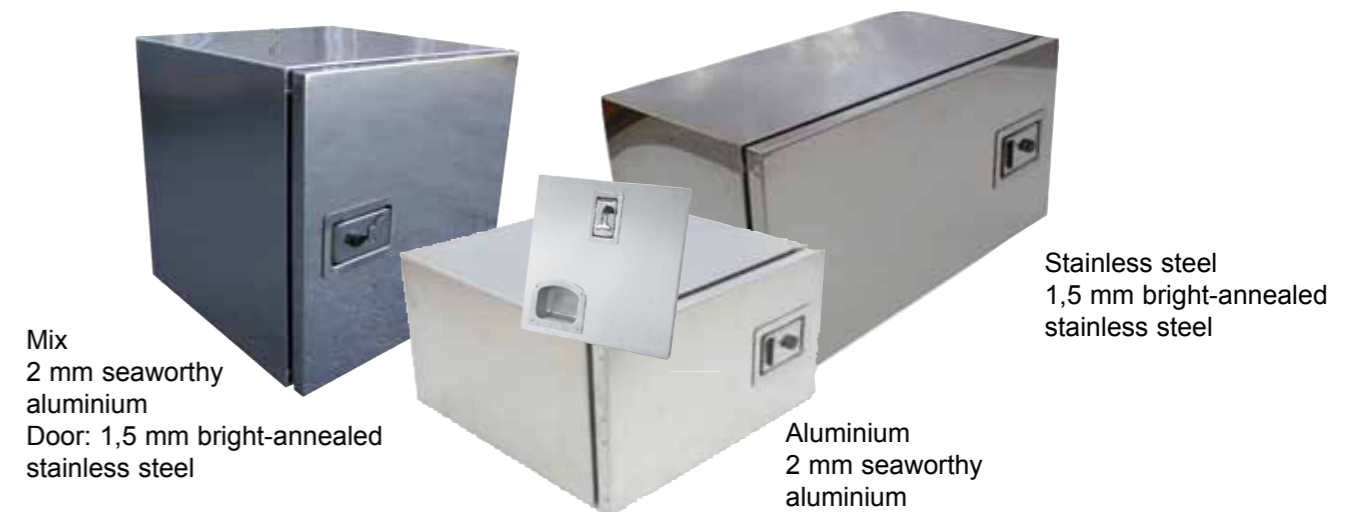

BEVOLA MARKETING

Toolboxes by Bevola

- Can be ordered in any size

MULTIBOX

- a box to fit any need

MULTIBOX is a concept for boxes without limits on the size, content and functionality. The boxes are performed in birch veneer or sandwich plate. The design can be adapted to any building with different types of coating plate as stainless steel, aluminum or galvanized.

Heating element mounted easily in all boxes

24V 90W 400x270x37

Flex shelf and flex drawer fits all existing bowes. Easy mounting.

BEVOBOX

The difference is in the detail

Bevobox is optimized at all points, and is now a better product than before. We have managed to lower the cost and increase quality at the same time.