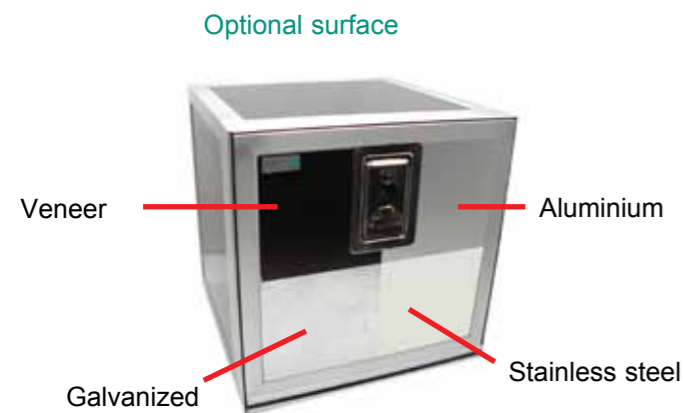

BEVOLA MARKETING

Toolboxes by Bevola

- Can be ordered in any size

MULTIBOX

- a box to fit any need

MULTIBOX is a concept for boxes without limits on the size, content and functionality. The boxes are performed in birch veneer or sandwich plate. The design can be adapted to any building with different types of coating plate as stainless steel, aluminum or galvanized.

Heating element mounted easily in all boxes

24V 90W 400x270x37

Flex shelf and flex drawer fits all existing bowes. Easy mounting.

BEVOBOX

The difference is in the detail

Bevobox is optimized at all points, and is now a better product than before. We have managed to lower the cost and increase quality at the same time.